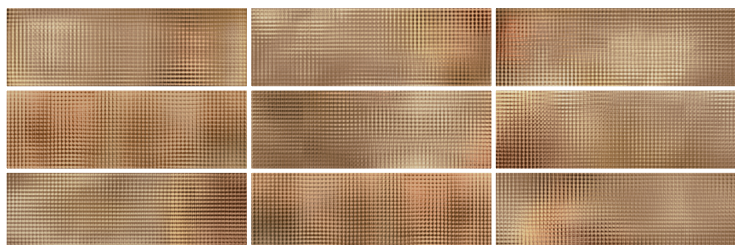

CITY LIGHTS

CITY LIGHTS

Left wall and counter_City Lights Sky 75x25 cm - 29"x4"

Right wall_City Lights Sky Colors 75x25 cm - 29"x4"

Floor_Alurock Indigo 60x60 cm - 24"x24"

IT SHINES WITH ITS OWN LIGHT TO GLEAM AMONG THE FORMS OF THE CITY

CITY LIGHTS

CITY LIGHTS AMBER

CITY LIGHTS AMBER COLORS

CITY LIGHTS GREY

CITY LIGHTS GREY COLORS

75x25 cm
29"x4"

City Lights Amber
City Lights Amber Colors

575335 41A
575334 41A